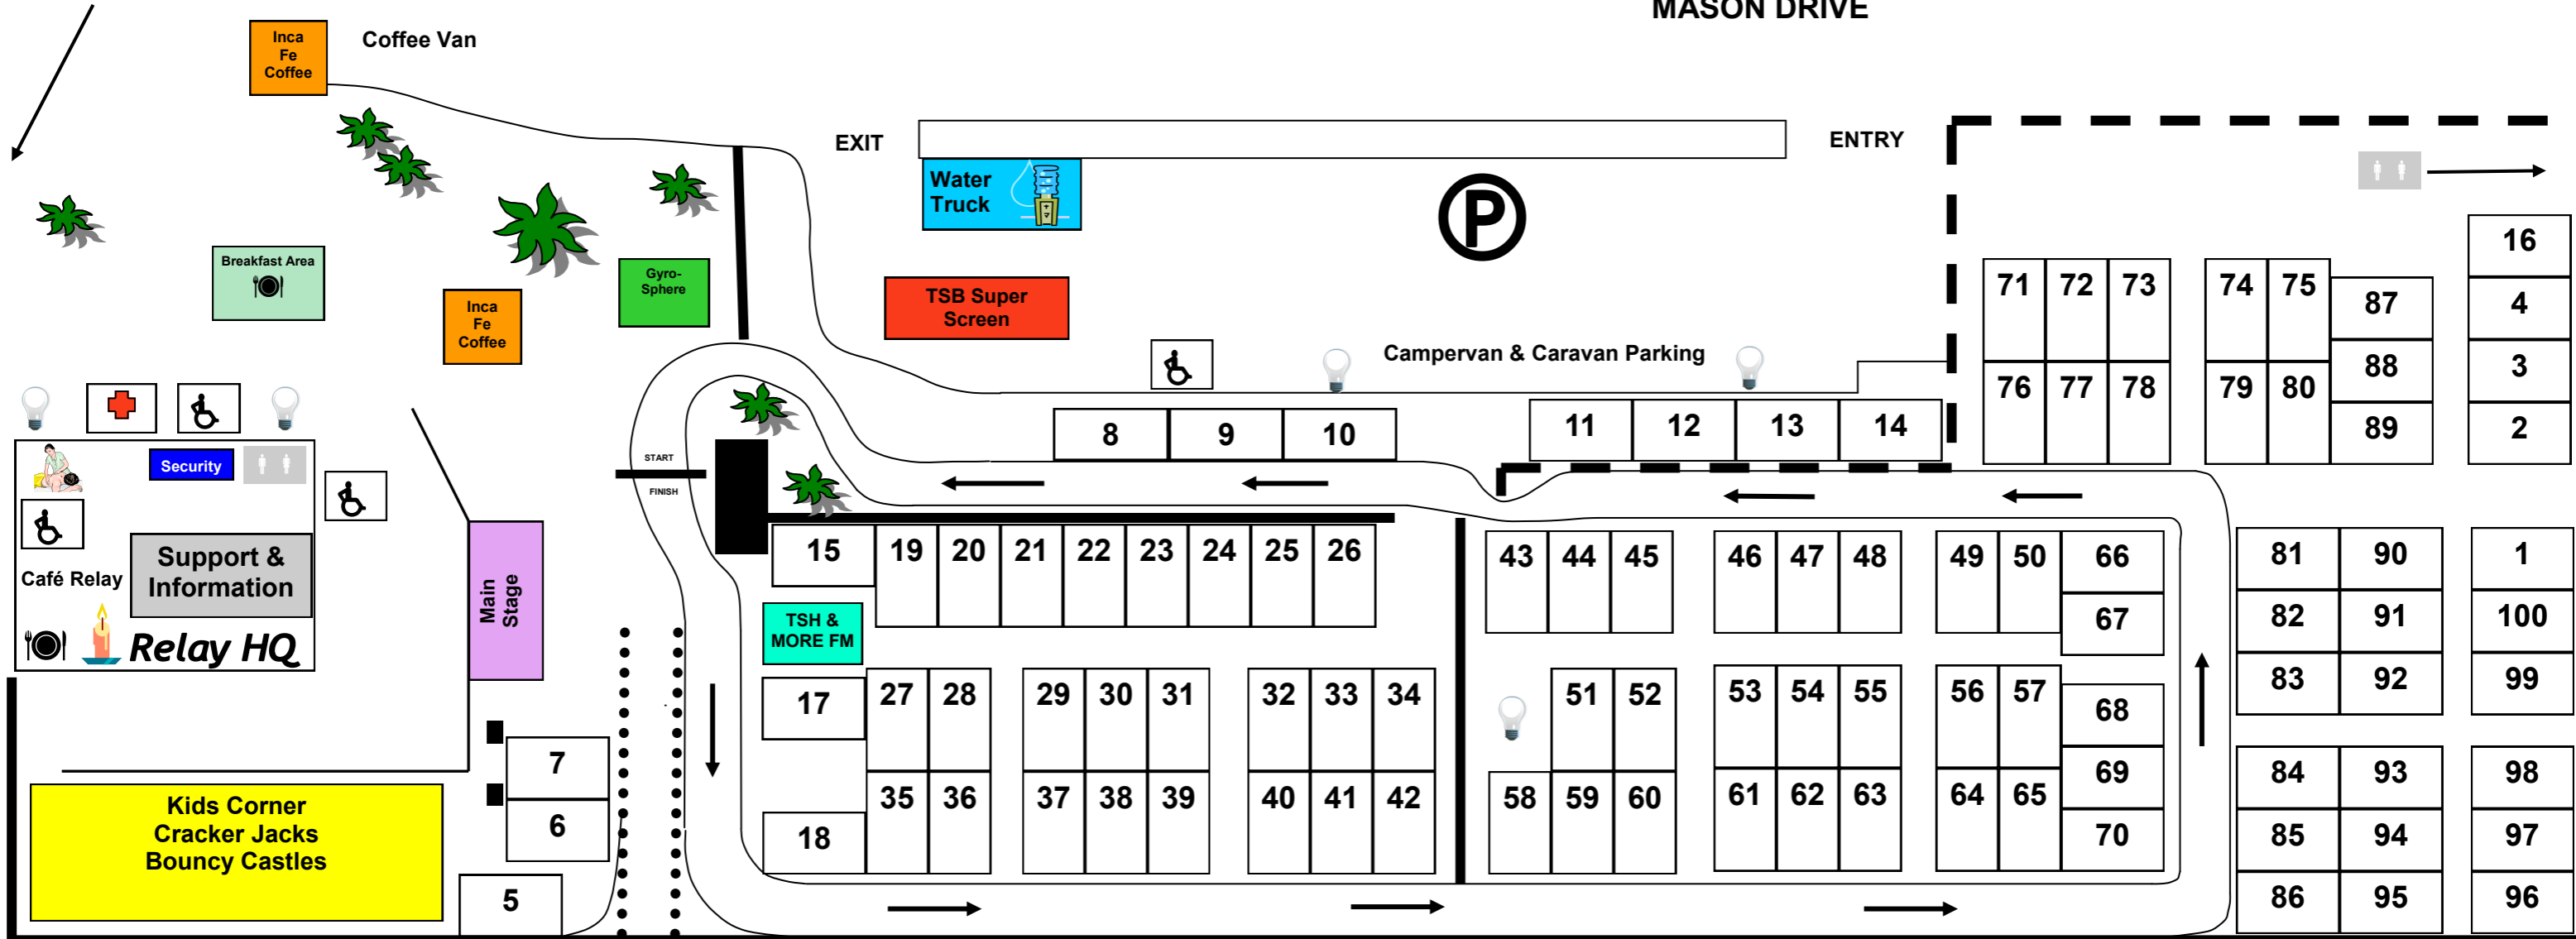

# Event Site Map

## Key:

- Information Point Administration
- Massage
- Lights
- Trees
- Wire Fence
- Toilets
- Security
- Wooden Fence
- Inca Fe Coffee
- Breakfast Area
- Café Relay
- Support & Information
- Kids Corner Cracker Jacks Bouncy Castles

- Disabled Access
- Gyro-Sphere
- St Johns
- Symons Transport
- Food / Hot Drinks
- Picnic Table
- Parking
- Candle Bags
- Pipe Barrier

ENTRY

EXIT

MASON DRIVE

Tent Sizes = 10m x 6m  
 Except sites 8, 9 & 10 = 11m x 5m

Track width 5m (except in gateways)  
 Alley between sites 2m (minimum)